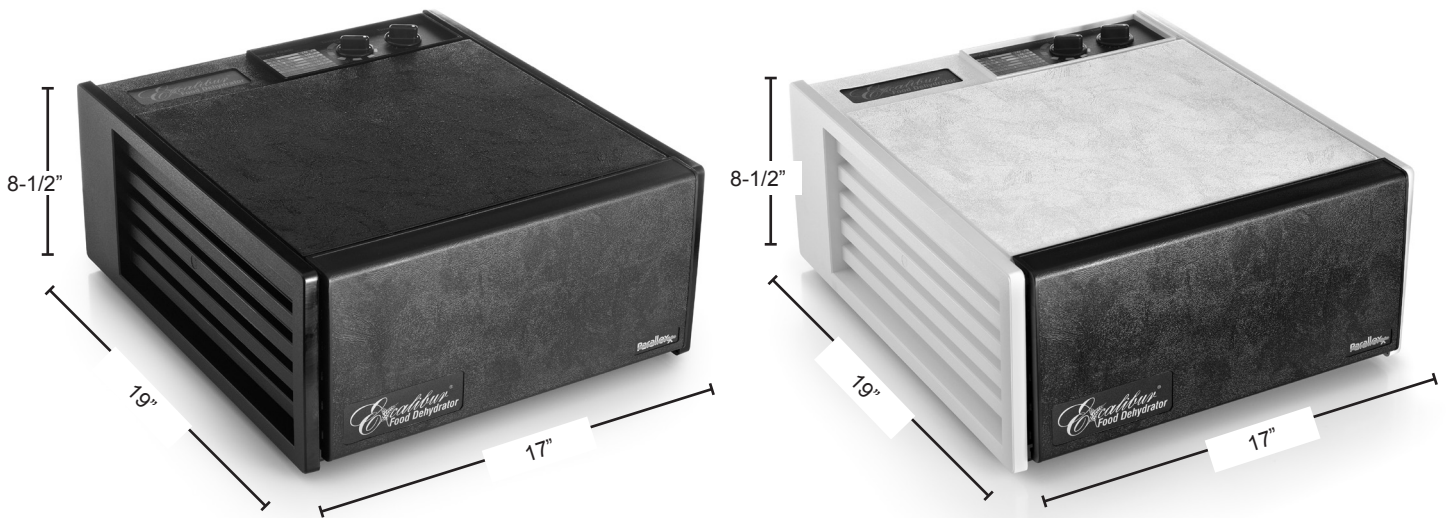

Project Name:	
Location:	
Item:	Qty.:
Model:	

Excalibur 5-Tray with Timer #3526

Features

- Contains 5 trays with 8 square feet of tray area.
- Built-in on/off switch.
- 5" fan
- 440 watts
- Adjustable thermostat
- 26 hour timer
- Unit Size: 8-1/2"H x 17"W x 19"D
- **Available in case color Black or White.**
- All units come with a black door and black trays.

	Specifications subject to change
	Approvals:

Excalibur 5-Tray with Timer #3526

Dimensional Data

Model No.	Dimensions (WxDxH)	Watts	Trays	Sq. Ft.	Weight	Color
3526TB	8-1/2\"H x 17\"W x 19\"D	440	5	8	16 lbs	Black
3526TW	8-1/2\"H x 17\"W x 19\"D	440	5	8	16 lbs	White

Features

- 5 trays with 8 square feet of tray area.
- Built-in on/off switch
- 5\" fan, 440 watts and an adjustable thermostat.
- 26 hour timer
- Available in case color Black or White.
- All units come with a black door and black trays.